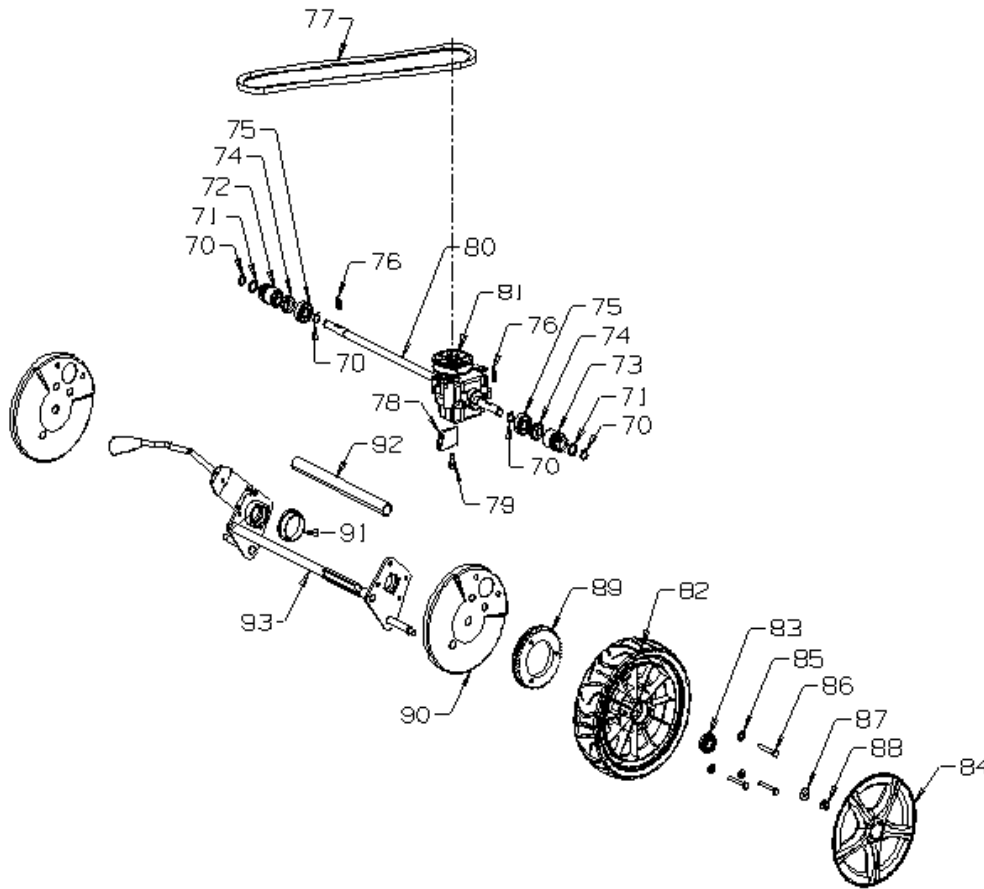

MSV 550 SP
Powered by: Briggs & Stratton Quantum XVS 60

Masport

Series - 19
MSV 550 SP

New Rear Axle & Gear

Item No	Part No	Description	Qty	Item No	Part No	Description	Qty
70	503759	Circlip, 12 Ext	4	84	579207	Hub Cap-220mm Dia - silver	2
71	503102	Washer-Flat 12 x 20 x 0.4	2	85	501703	Washer, Flat 6 x 14 x 1.2	6
72	569179	Pinion-RH	1	86	501815	Screw-Set M6 x 35	6
73	569178	Pinion-LH	1	87	501606	Washer, Flat 8 x 19 x 1.6	2
74	581093	Cap-Pinion - Plastic	2	88	503831	Nut-Nyloc, M8	2
75	501213	Bearing, Ball 12 x 32 x 10	2	89	569180	Gear-Driving 45 Teeth	2
76	581092	Pawl-Pinion	2	90	579426	Cover-Dust, LH & RH (Plastic)	1
77	569337	Belt-V KAI0U 9.5x785LA	1	91	580091	Bush-Pivot, Rear Axle	2
78	983496	Mount-Gearbox	1	92	583563	Sleeve-Rear Axle	1
79	501863	Screw, Set M8 x 12	1	93	773417	Axle Assy-Rear Drive	1
80	583487	Gearbox-Single Speed	1				
81	783249	Pulley - Gearbox	1				
82	579070	Wheel Assy-220mm BB, Silver	2				
83	551212	•Bearing-Wheel	2				

Bold Text = Assemblies
Bulleted Text = Items included in Assemblies

When ordering PLEASE QUOTE PART NUMBER & Description, NOT Illustration No.
Determine right or left hand side from standing in operating position (standing at handle)