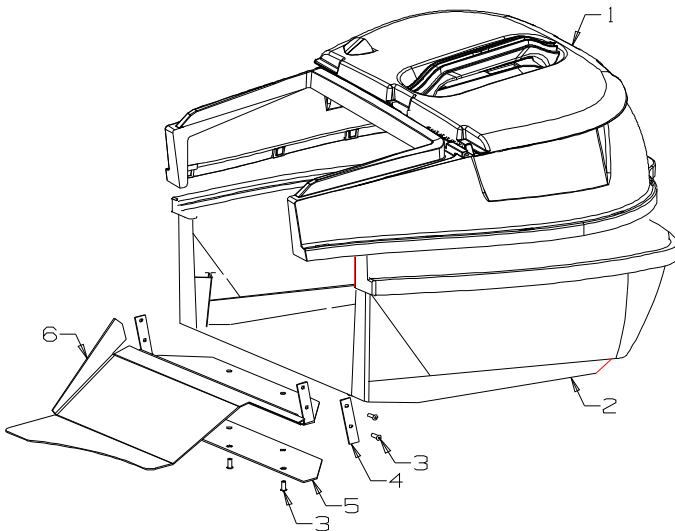

Plastic Catcher Assembly Complete, Part No 783510

Item	Part No	Description	Qty
1	783556	Lid & Top Assy - Black	1
		• Clip-Starlock	2
		• Clamp-Indicator	2
		• Indicator	1
		• Decal-Indicator	1
2	979310	Catcher-Bottom - Black	1
3	501303	Rivet-Pop 4.0 x 7.9	9
4	982223	Plate-Rivet	2
5	583565	Plate-Backing	1
6	583498	Lip, Metal	1

Bold Text = Assemblies
Bulleted Text = Items included in Assemblies

HEAD OFFICE - NEW ZEALAND

P.O.Box 14-349, Panmure
Auckland 1741, NEW ZEALAND
Phone: (64 9) 571 1200
Fax: (64 9) 571 5864
Website: www.masport.com
Email: sales@masport.co.nz