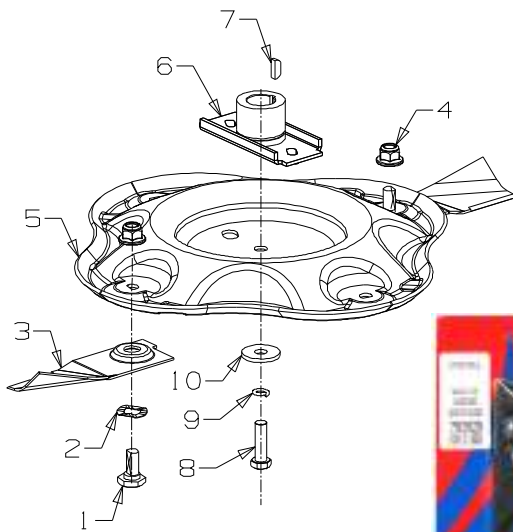

Bold Text = Assemblies
Bulleted Text = Items included in Assemblies

When ordering PLEASE QUOTE PART NUMBER & Description, NOT Illustration No.
Determine right or left hand side from standing in operating position (standing at handle)

MSV 550 SP
Powered by: Briggs & Stratton Quantum XVS 60

Masport

Series - 19
MSV 550 SP

485mm Disc Blade Assembly

Item	Part No.	Description	Qty
1	581707	• Bolt-Blade, M10 x 22	2
2	580693	• Washer, Wavy 13.4 x 24.2 x .51	2
3	583529	• Blade-Swing Back - 485mm	2
4	503672	• Nut, Flange Nyloc M10	2
5	583314	Disc-Blade, Contoured	1
6	531640	Driver-Blade - 25mm Shaft	1
7	503363	Key, Woodruff - 5/8" x 3/16" x 1/4"	1
8	581610	Screw, Set NF 3/8" x 1.25	1
9	500204	Washer, Spring 3/8"	1
10	503855	Washer 9.75 x 30 x 4	1
783529 Blade-Quick Cut, 485mm (incl. items 1-4)			
783690 Bolt Set (Blister Display) (incl. items 1&2)			

Bold Text = Assemblies
Bulleted Text = Items included in Assemblies

Plastic Catcher Assembly Complete, Part No 783510

Item	Part No	Description	Qty
1	783556	Lid & Top Assy - Black	1
		• Clip-Starlock	2
		• Clamp-Indicator	2
		• Indicator	1
		• Decal-Indicator	1
2	979310	Catcher-Bottom - Black	1
3	501303	Rivet-Pop 4.0 x 7.9	9
4	982223	Plate-Rivet	2
5	583565	Plate-Backing	1
6	583498	Lip, Metal	1